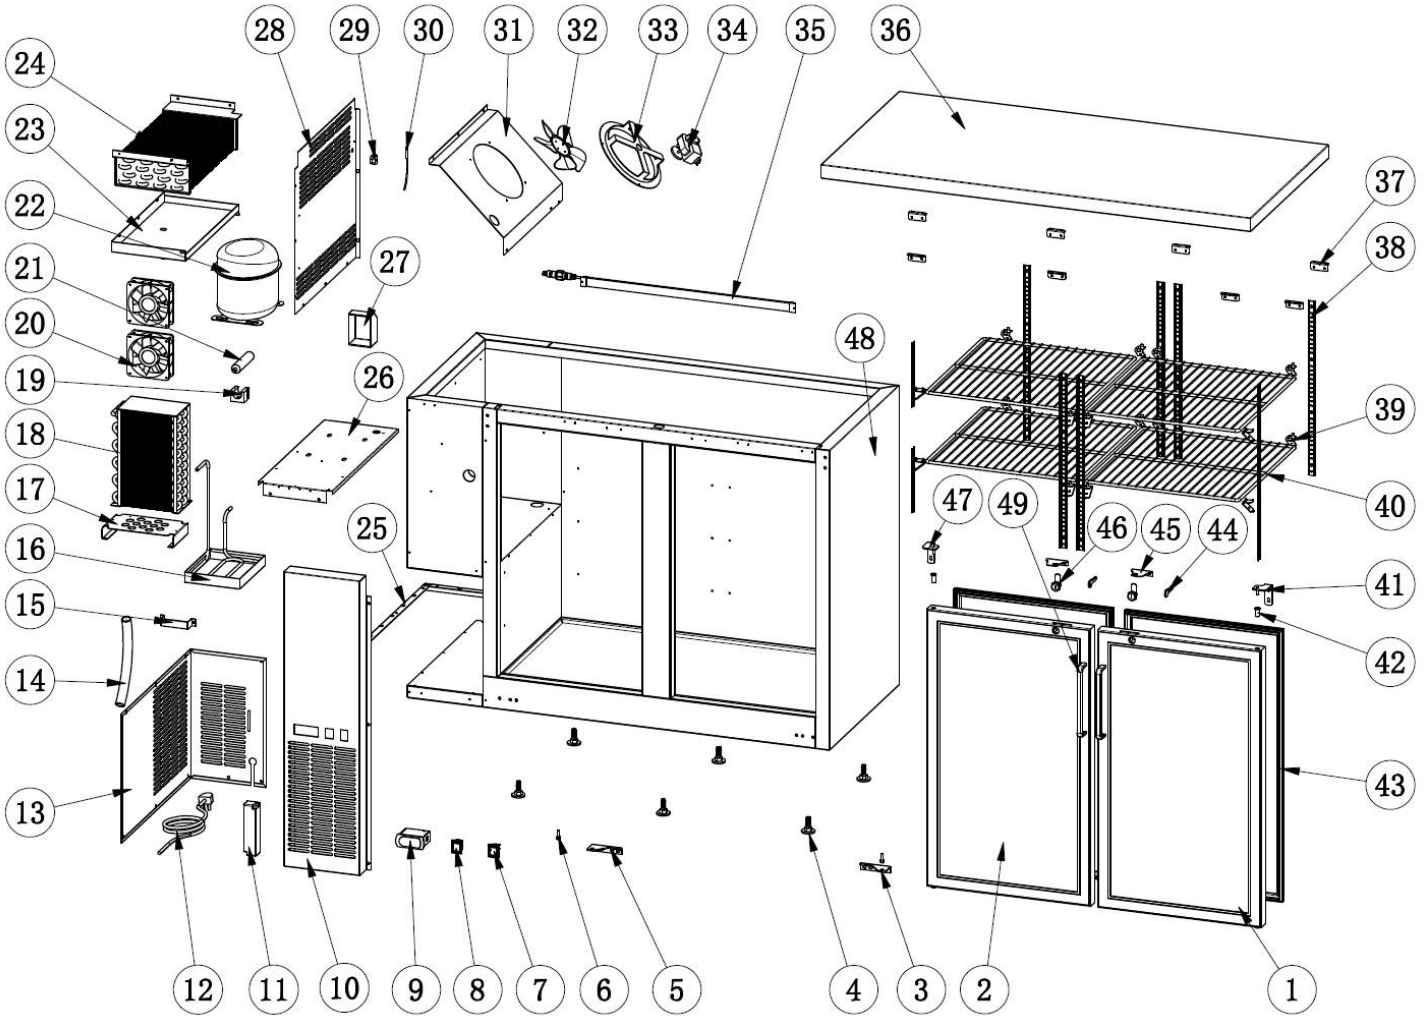

COMMERCIAL

RANGE BACK BAR REFRIGERATOR

PNC 738112 - 738119

MODEL No. KCBB60GB-HC - KCBB60SB-HC

BACK BAR REFRIGERATOR

KCBB60GB-HC - PNC 738122
 KCBB60SB-HC - PNC 738119

Nr.	PARTS description English	Q.ty	Factory Parts Code only for internal use		ELECTROLUX PARTS CODE	
			738122	738119	738122	738119
1	RIGHT DOOR	1	U6005	U60S03		0US930
2	LEFT DOOR	1	U6003	U60S01	0USC31	0US927
3	LOWER RIGHT HINGE	1	27R04		0USAG8	
4	ADJUSTABLE FEET_M12X45	6	50004			
5	LOWER LEFT HINGE	1	48R04		0USAG6	
6	AXIS SLEEVE	2	27R03		0USAF5	
7	POWER SWITCH	1				
8	LED LIGHT SWITCH	1				
9	THERMOSTAT	1	CFD1RR-54		0USC60	
10	PANEL OF MACHINE ROOM	1	U4813		0USB56	
11	LED POWER SUPPLY	1				
12	POWER CORD 16AWG	1	25829			
13	BACK GRILL	1				
14	DRAIN HOSE Ø16	1	P135		0USBV5	
15	HANDLE OF COMPRESSOR UNIT INSTALLATION BOARD	1	25849			
16	OUTER DRAIN PAN	1	U4811		0USB26	
17	CONDENSER INSTALLATION BOARD	1	U4823			
18	CONDENSER 4R11K150L	1	U4810		0US801	
19	FILTER BASE D25	1	CFD1RR-44		0US671	
20	RAM4715 CONDENSER FAN MOTOR	2	CFD1RR-23		0US982	
21	FILTER D25x140	1	25834			
22	R290 COMPRESSOR EM2X3117U	1	48-HC-1		0USD04	
23	INNER DRAIN PAN	1	U4804		0USB21	
24	R290 EVAPORATOR 5R8K340L(Ø9.52)	1	48-HC-4		0USE01	
25	FIXED MOUNTS FOR BACK GRILL	1				
26	COMPRESSOR UNIT INSTALLATION BOARD	1	U4809			
27	COMPRESSOR COMPONENT	1				
28	EVAPORATOR COVER	1	U4801		0USC51	
29	TEMPERATURE CONTROL KNOB	1	25842			
30	TEMPERATURE PROBE	1				
31	EVAPORATOR FAN INSTALLATION BOARD	1				
32	EVAPORATOR FAN MOTOR BLADE	1	64824			
33	EVAPORATOR FAN MOTOR HOLDER	1	U4807		0US670	
34	EVAPORATOR FAN MOTOR	1	64826			
35	LED BULB	1	23812			
36	TOP BOARD	1	U6002		0USB80	
37	TOP BOARD FIXER	8				
38	K STRIP-4 HOLES	7	P123		0USBB4	
39	K CLIP	16	25819			
40	SHELF(LEFT&RIGHT)	4	U6006		0USBL7	
41	UPPER RIGHT HINGE	1	U4817		0USAH4	
42	AXIS COVER	4				
43	DOOR GASKET	2	U6004	U60S02	0USA38	0USA43
44	KEYS	6	U4824	CFD1RR-53	0USAM9	0USAM7
45	PLATE OF LOCK	2	U4819		0US613	
46	LOCK	2				